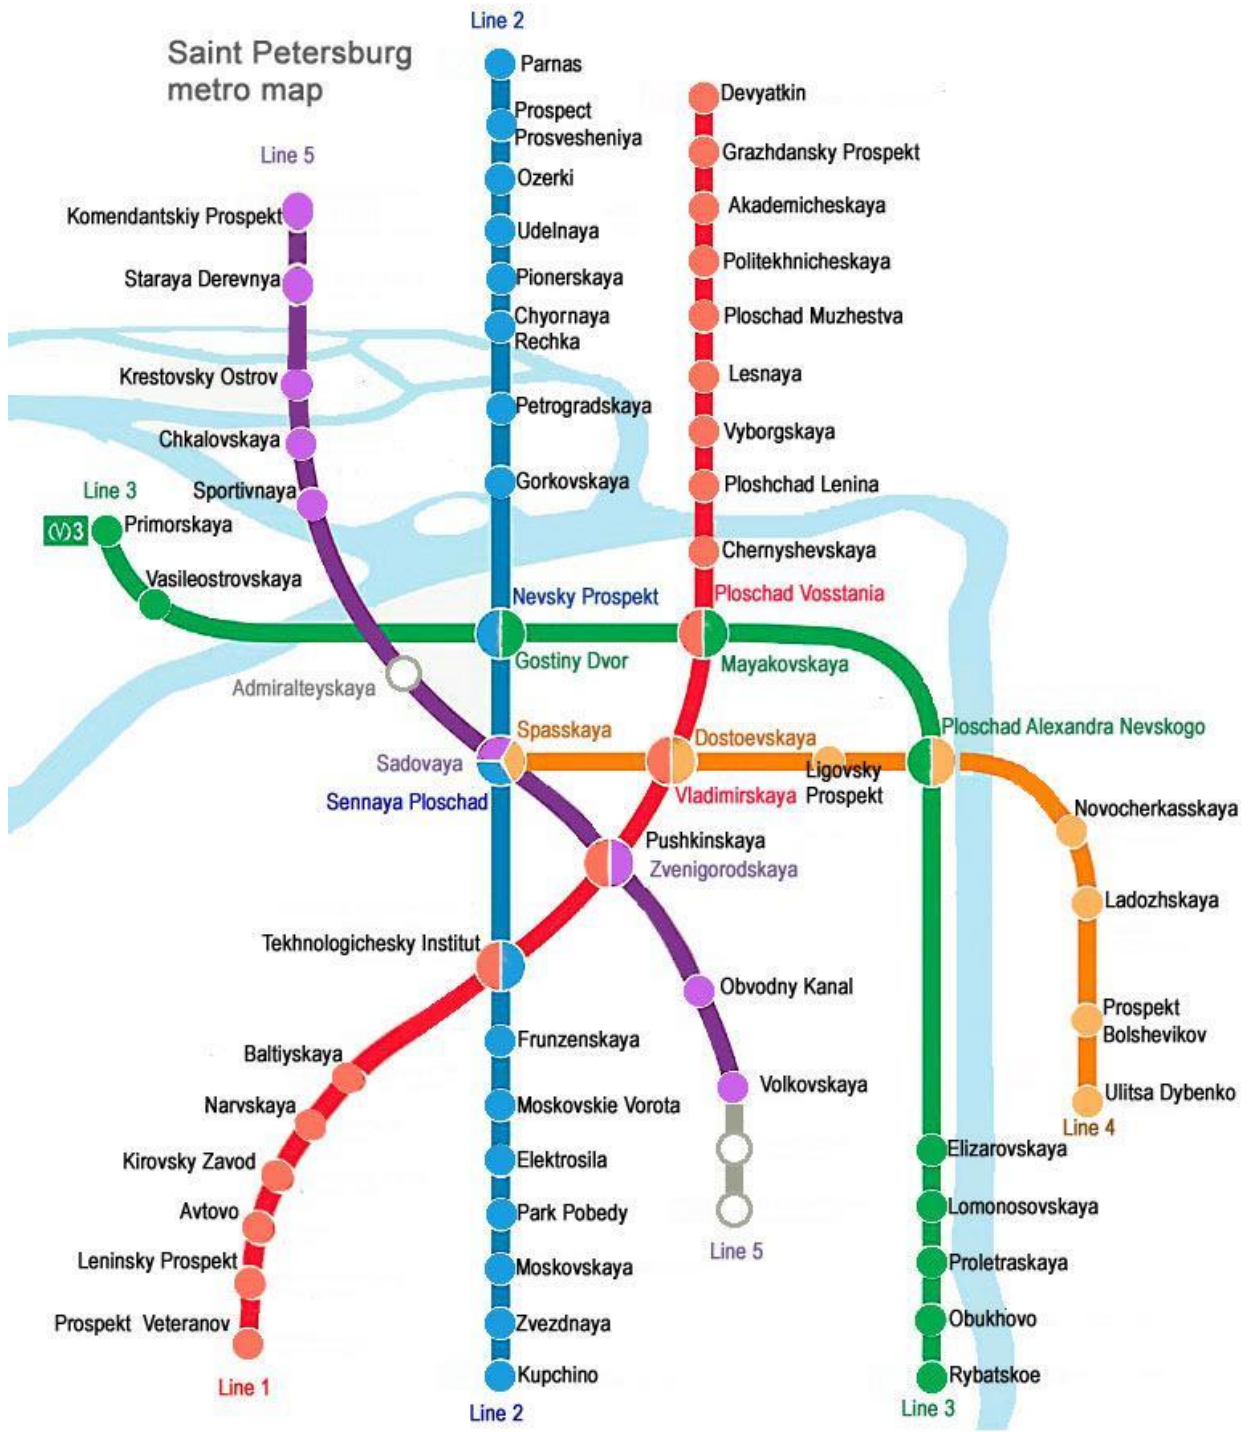

# How to get us

Our Address (International campus):

Grazhdansky 28, 195220 St. Petersburg, Russia

If you arrive to the airport it is better to take a taxi <http://www.pulkovoairport.ru/en/transport/taxi/>

If you arrive to one of the railway stations, you can either take a taxi or travel by public transport. If you choose public transport you should arrive to the Subway Station "Akademicheskaya". International campus is situated within two bus stops from the subway station "Akademicheskaya". Bus stop is located right in front of the subway station.

Bus routes: 40, 60 Trolleybus routes: 6, 31

You can also go by foot. It would take around 7 minutes.

Subway map

 Station under construction