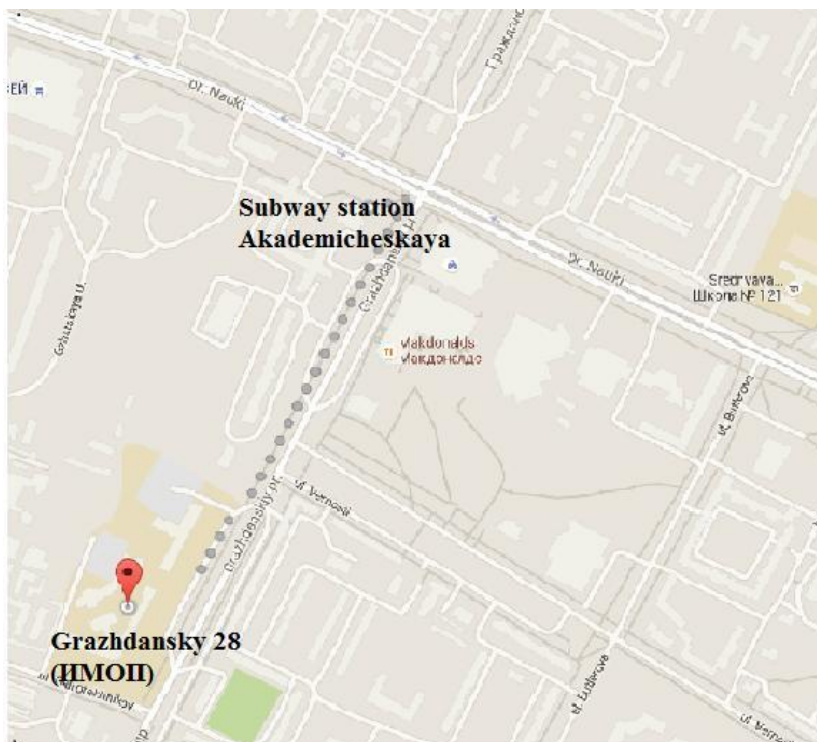

If you arrive to the airport it is better to take a taxi <http://www.pulkovoairport.ru/en/transport/taxi/>

If you arrive to one of the railway stations, you can either take a taxi or travel by public transport. If you choose public transport you should arrive to the Subway Station "Akademicheskaya". International campus is situated within two bus stops from the subway station "Akademicheskaya". Bus stop is located right in front of the subway station.

Bus routes: 40, 60 Trolleybus routes: 6, 31

You can also go by foot. It would take around 7 minutes.